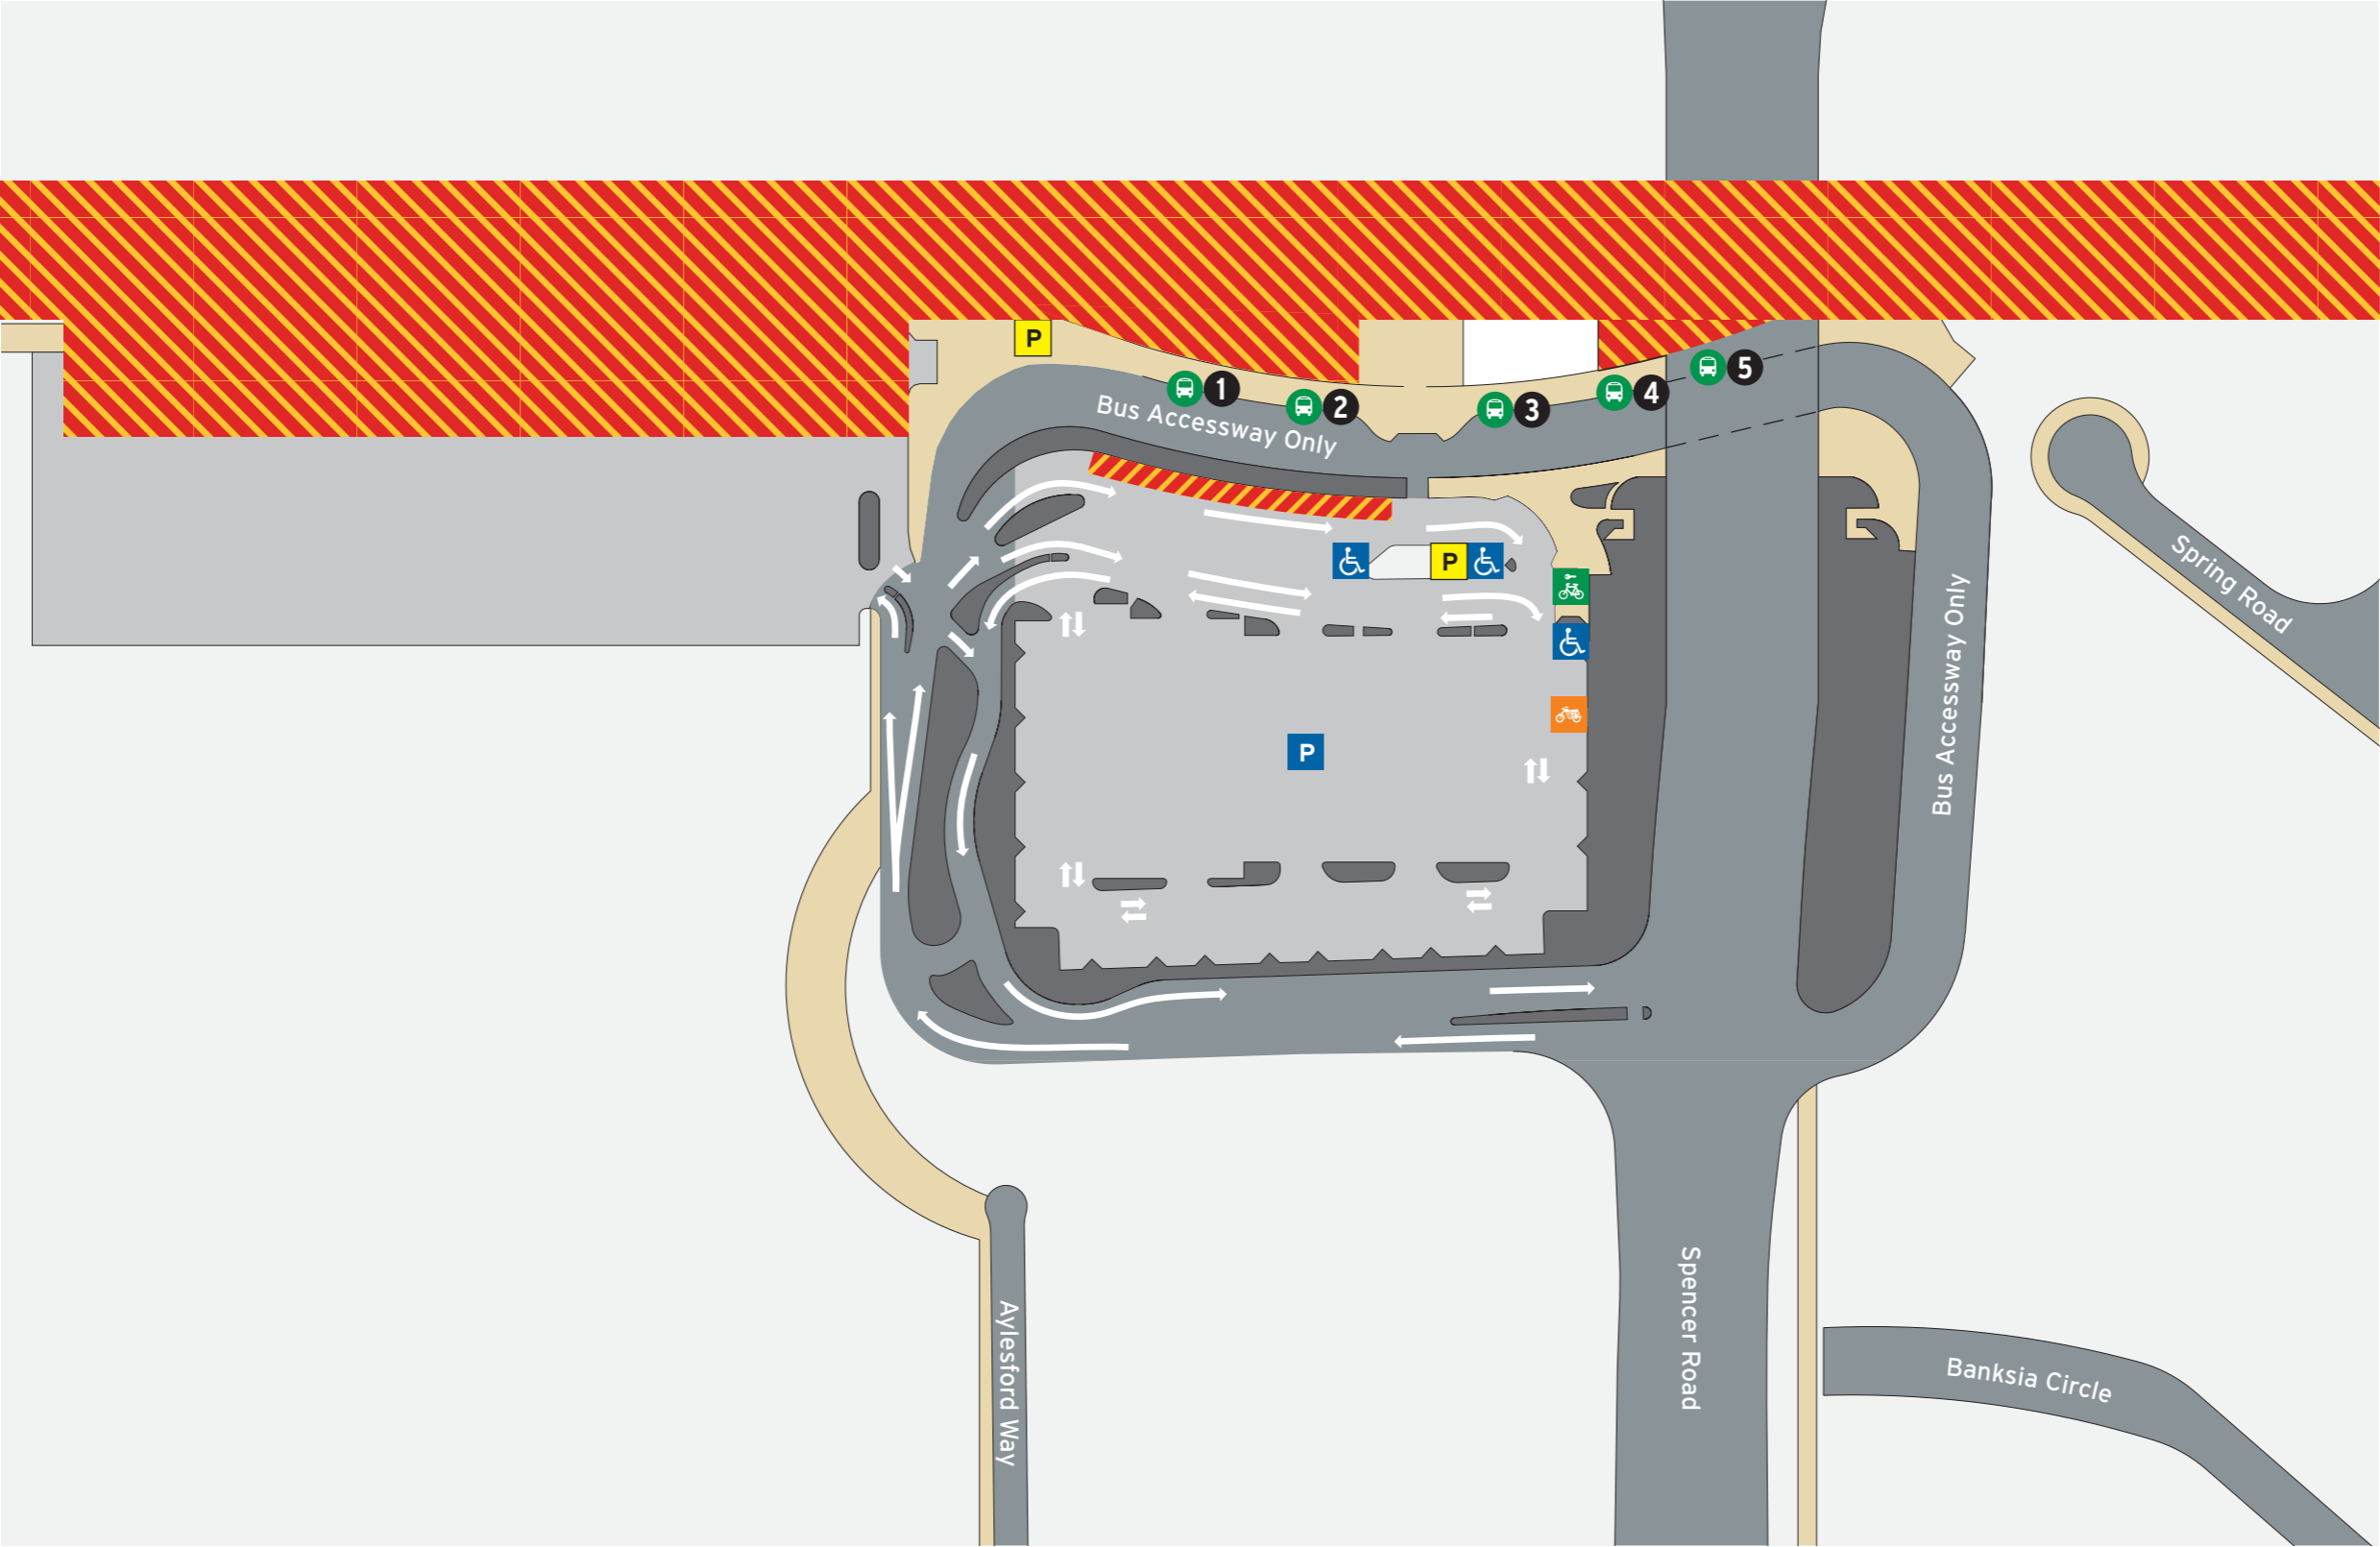

Bus Stands

Stand	Route
1	206 to Cannington Set Down
2	230, 930
3	206 to Murdoch 207, 223
4	210, 211, 212
5	228, 517

Legend

		All Access	Ticket Barrier	Toilets - Male & Female Accessible Baby change room	Transperth Parking Pathways	Platforms	Non-Accessible Area
North Point	Scale		Bus Stand			Road	Area Closed

P | Parking Information

When to pay

Operating Times
 Monday-Friday Fee applies
 Saturday No charge
 Sunday or Public Holiday No charge*
 *Unless vehicle is parked overnight

\$2.00 per 24hr period or part there of applies.

This parking charge applies to all vehicles.

For more information on parking your vehicle visit transperth.wa.gov.au

Legend

		Bike Shelter	Bus Stand	ACROD Parking	Transperth Parking	Pathways	Road	Area Closed
North Point	Scale	Motorbikes		Short Term Parking	SmartParker Machine	Platforms	Non-Accessible Area	